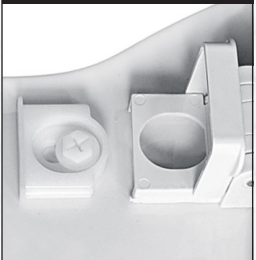

EASY REMOVE