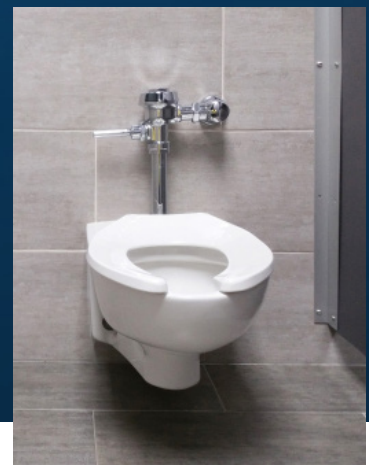

Commercial