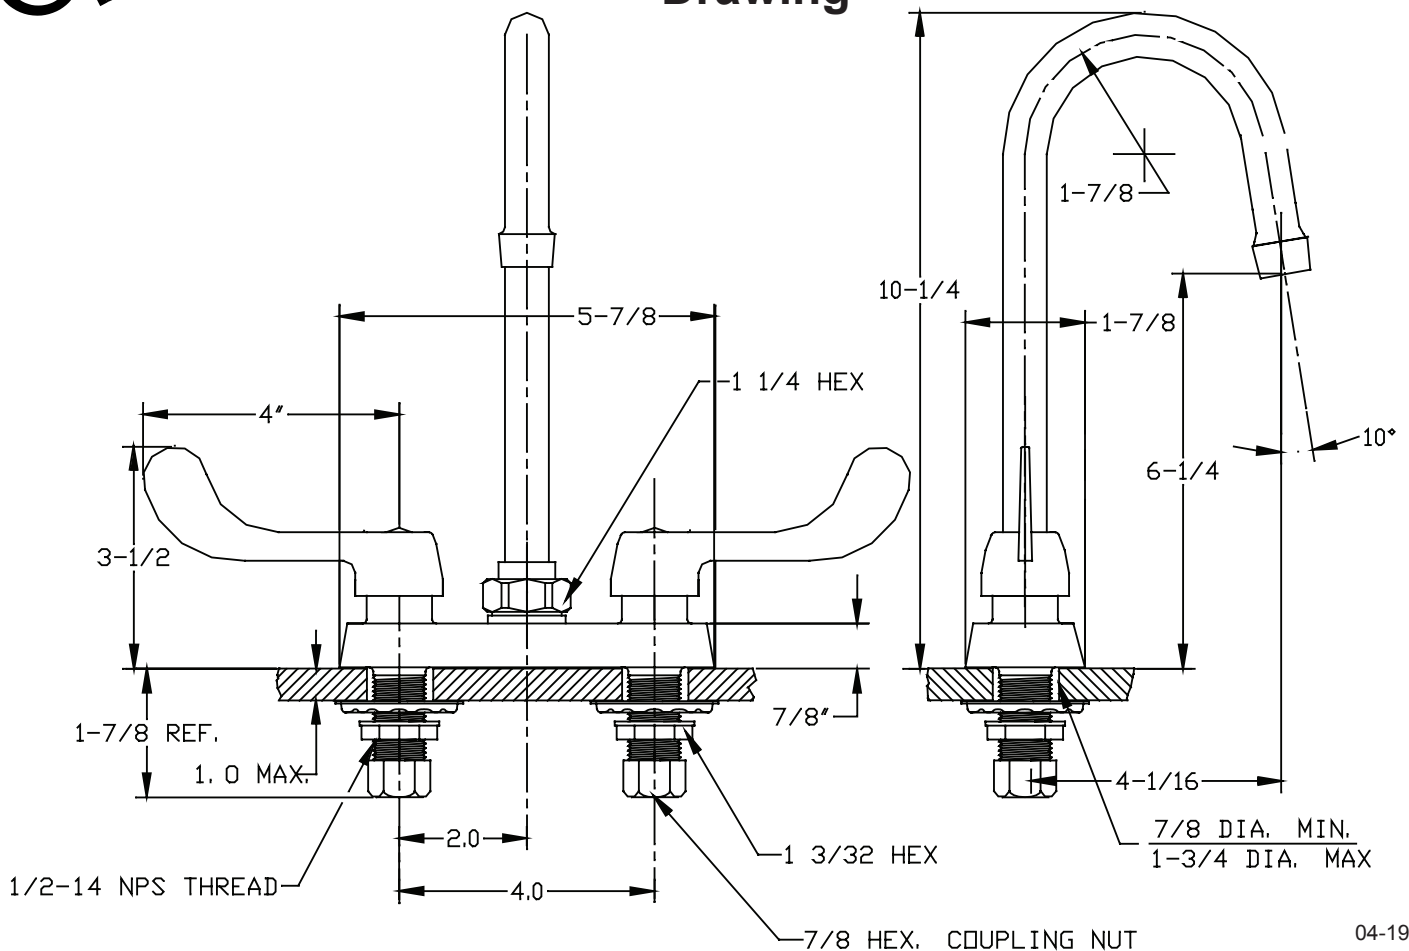

Central Brass

C O M P A N Y

Brecksville, Ohio 44141

Phone: (216) 883-0220 Fax: (440) 526-5745

www.CentralBrass.com

MODEL NO. 80084-GRAELS
BAR/LAUNDRY FAUCET

The 4-inch center topmounted bar/laundry faucet has a cast brass body that is copper, nickel and chrome plated. The compression stems are all brass with a double O-Ring seal and rubber seat washer. The 4-inch wrist blade handles are brass with a color coded hot (red) and cold (blue) index. The rigid gooseneck spout is brass with a chrome plated finish and is fitted with a water saving aerator that limits the flow rate. The O-Rings and seals are rubber.

Flow Rate: 2.0 GPM @ 60 psi
ADA Compliant and Meets ASME A112.18.1M
Certified by IAPMO R&T to NSF/ANSI 61

Installation Drawing

Central Brass

C O M P A N Y

Brecksville, Ohio 44141

Phone: (216) 883-0220 Fax: (440) 526-5745

www.CentralBrass.com

**MODEL NO. 80084-GRAELS
BAR/LAUNDRY FAUCET**

Parts Breakdown

#	Part #	Description
1	4015-BAR	Brass Coupling Nut
2	7133-AL	Zinc Dichromate Locknut
3	54	Steel Crowfoot Washer
4	2103-B	Brass Faucet Body
5	1028-Y	Nylon Gasket
6	184-A	Celcon Retainer
7	183-A	Rubber Seal
8	182	Ceramic Disc - Lower
9	181	Ceramic Disc - Upper
10	352-S	Brass Stem
11	180	Celcon Washer
12	1038-E14	Rubber O-Ring
13	352-B	Brass Bonnet
14	352-SS	Brass Stop
15	352-CR	Brass C-Ring
16	4147-02	Brass Handle
17	107-FB	Color Coded Index - Blue
17	107-FR	Color Coded Index - Red
18	107-F	Brass Screw
19	1038-KN	Rubber O-Ring
20	PF-741-SOR	Brass Adapter
21	PF-2843-49-02	Brass Spout Nut
22	PF-157-GA-02	Brass Spout
23	30-M	Female Aerator
24	SU-352-L	Left Thread Stem Assembly
24	SU-352-R	Right Thread Stem Assembly