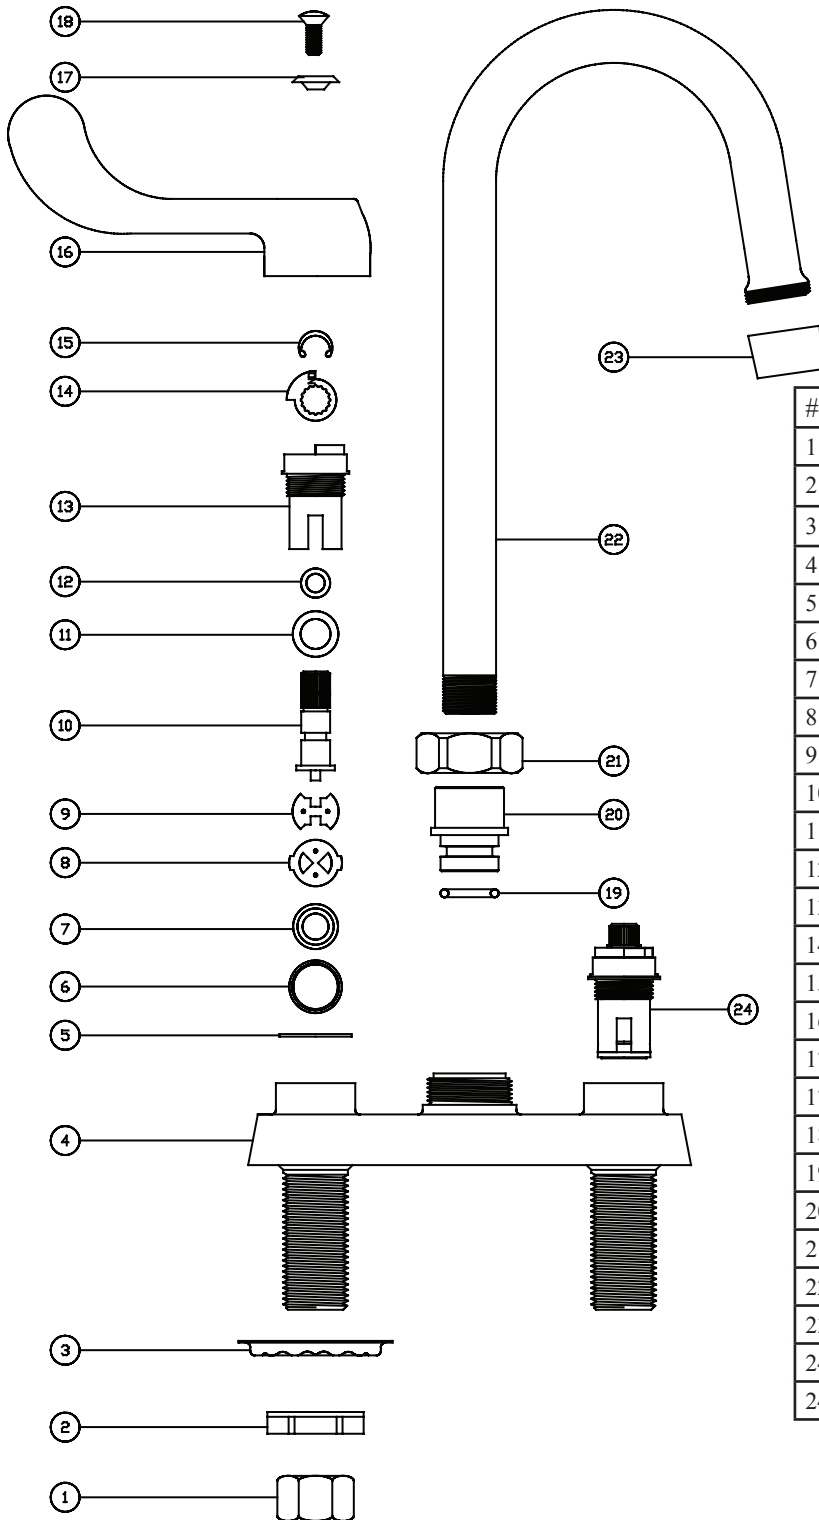

Central Brass

C O M P A N Y

Brecksville, Ohio 44141

Phone: (216) 883-0220 Fax: (440) 526-5745

www.CentralBrass.com

MODEL NO. 80084-GRAELS
BAR/LAUNDRY FAUCET

The 4-inch center topmounted bar/laundry faucet has a cast brass body that is copper, nickel and chrome plated. The compression stems are all brass with a double O-Ring seal and rubber seat washer. The 4-inch wrist blade handles are brass with a color coded hot (red) and cold (blue) index. The rigid gooseneck spout is brass with a chrome plated finish and is fitted with a water saving aerator that limits the flow rate. The O-Rings and seals are rubber.

Flow Rate: 2.0 GPM @ 60 psi
ADA Compliant and Meets ASME A112.18.1M
Certified by IAPMO R&T to NSF/ANSI 61

Installation Drawing

Central Brass

C O M P A N Y

Brecksville, Ohio 44141

Phone: (216) 883-0220 Fax: (440) 526-5745

www.CentralBrass.com

**MODEL NO. 80084-GRAELS
BAR/LAUNDRY FAUCET**

Parts Breakdown

#	Part #	Description
1	4015-BAR	Brass Coupling Nut
2	7133-AL	Zinc Dichromate Locknut
3	54	Steel Crowfoot Washer
4	2103-B	Brass Faucet Body
5	1028-Y	Nylon Gasket
6	184-A	Celcon Retainer
7	183-A	Rubber Seal
8	182	Ceramic Disc - Lower
9	181	Ceramic Disc - Upper
10	352-S	Brass Stem
11	180	Celcon Washer
12	1038-E14	Rubber O-Ring
13	352-B	Brass Bonnet
14	352-SS	Brass Stop
15	352-CR	Brass C-Ring
16	4147-02	Brass Handle
17	107-FB	Color Coded Index - Blue
17	107-FR	Color Coded Index - Red
18	107-F	Brass Screw
19	1038-KN	Rubber O-Ring
20	PF-741-SOR	Brass Adapter
21	PF-2843-49-02	Brass Spout Nut
22	PF-157-GA-02	Brass Spout
23	30-M	Female Aerator
24	SU-352-L	Left Thread Stem Assembly
24	SU-352-R	Right Thread Stem Assembly