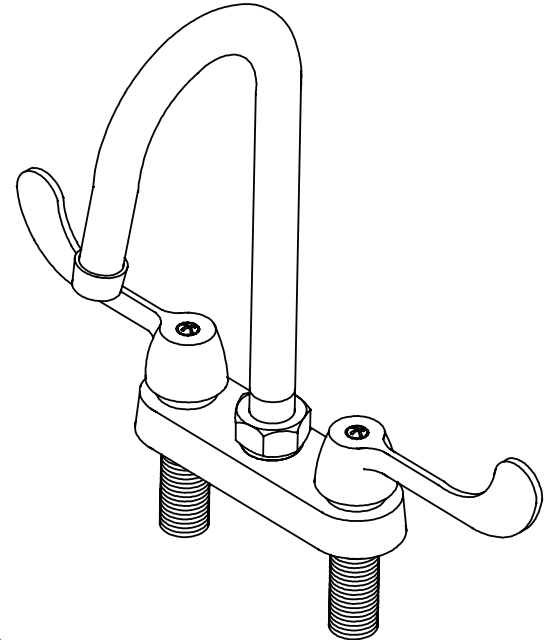

Central Brass

C O M P A N Y

Brecksville, Ohio 44141

Phone: (216) 883-0220 Fax: (440) 526-5745

www.CentralBrass.com

MODEL NO. 80084-GRAELS
BAR/LAUNDRY FAUCET

The 4-inch center topmounted bar/laundry faucet has a cast brass body that is copper, nickel and chrome plated. The compression stems are all brass with a double O-Ring seal and rubber seat washer. The 4-inch wrist blade handles are brass with a color coded hot (red) and cold (blue) index. The rigid gooseneck spout is brass with a chrome plated finish and is fitted with a water saving aerator that limits the flow rate. The O-Rings and seals are rubber.

Flow Rate: 2.0 GPM @ 60 psi
ADA Compliant and Meets ASME A112.18.1M
Certified by IAPMO R&T to NSF/ANSI 61

Installation Drawing

Central Brass

C O M P A N Y

Brecksville, Ohio 44141

Phone: (216) 883-0220 Fax: (440) 526-5745

www.CentralBrass.com

**MODEL NO. 80084-GRAELS
BAR/LAUNDRY FAUCET**

Parts Breakdown

#	Part #	Description
1	4015-BAR	Brass Coupling Nut
2	7133-AL	Zinc Dichromate Locknut
3	54	Steel Crowfoot Washer
4	2103-B	Brass Faucet Body
5	1028-Y	Nylon Gasket
6	184-A	Celcon Retainer
7	183-A	Rubber Seal
8	182	Ceramic Disc - Lower
9	181	Ceramic Disc - Upper
10	352-S	Brass Stem
11	180	Celcon Washer
12	1038-E14	Rubber O-Ring
13	352-B	Brass Bonnet
14	352-SS	Brass Stop
15	352-CR	Brass C-Ring
16	4147-02	Brass Handle
17	107-FB	Color Coded Index - Blue
17	107-FR	Color Coded Index - Red
18	107-F	Brass Screw
19	1038-KN	Rubber O-Ring
20	PF-741-SOR	Brass Adapter
21	PF-2843-49-02	Brass Spout Nut
22	PF-157-GA-02	Brass Spout
23	30-M	Female Aerator
24	SU-352-L	Left Thread Stem Assembly
24	SU-352-R	Right Thread Stem Assembly