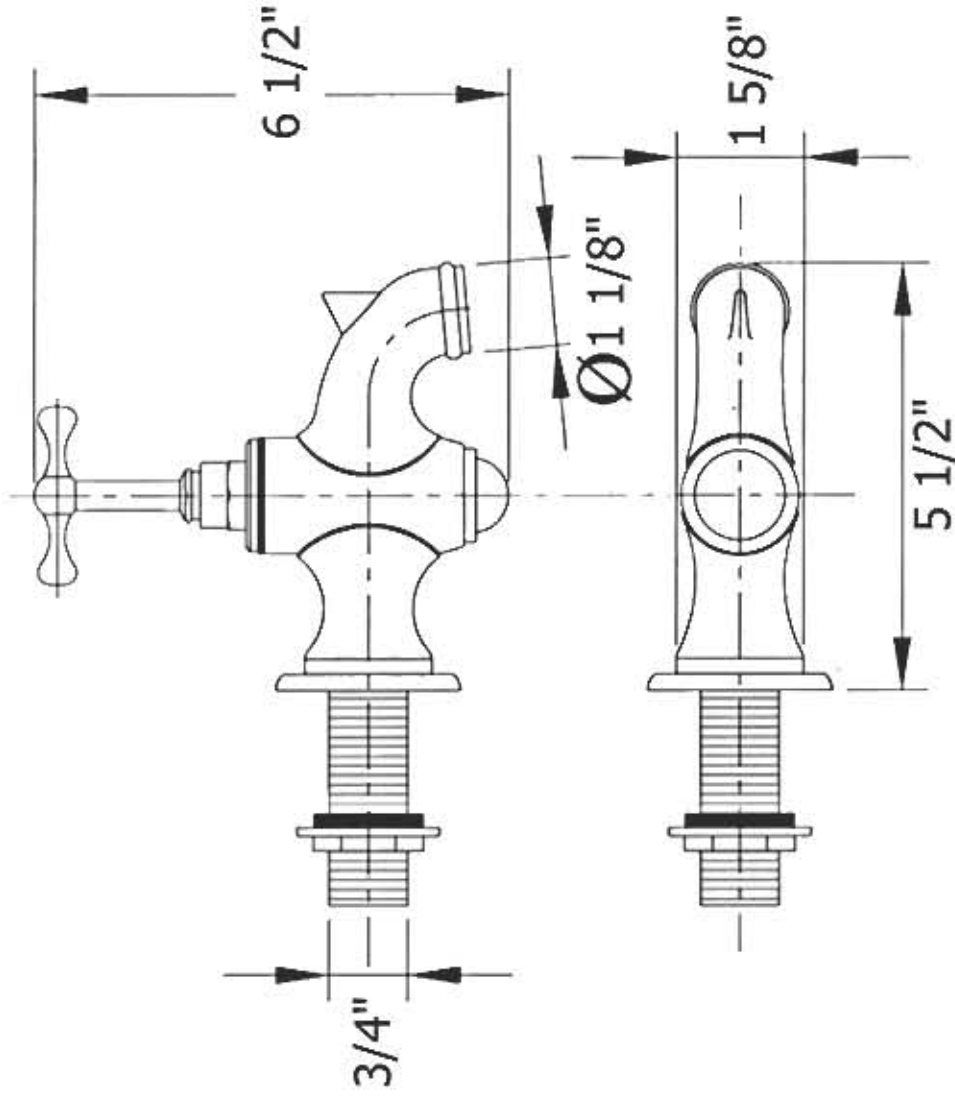

# 6102 - Garden Tap

\*Standard garden hose can be attached to spout