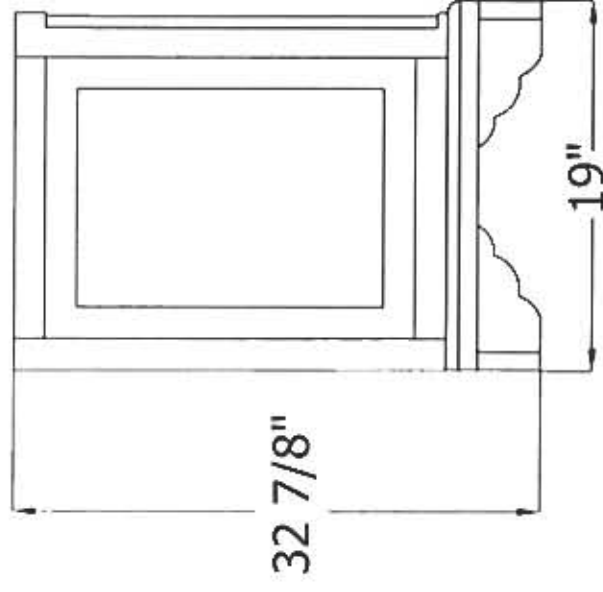

# 5805 - 'Celine' Wooden Cabinet

To be used with 'Charleston' Washbasin (0303)

Front View

Side View