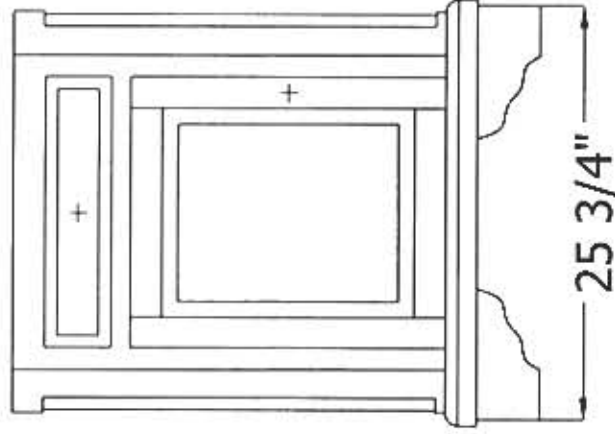

# 5805 - 'Celine' Wooden Cabinet

To be used with 'Charleston' Washbasin (0303)

Front View

Side View