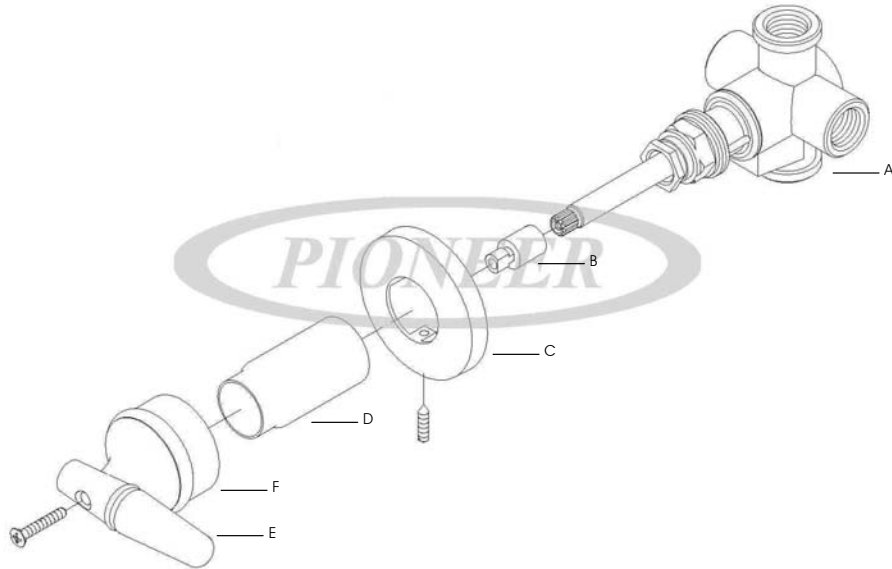

DESCRIPTION

Two Way Brass Diverter Valve Assembly
 1/2" IPS Threaded Inlets
 Brass Handle Assembly

PRODUCT NUMBERS

#997010

FINISHES

CP Chrome
 BN PVD Brushed Nickel

WALL DIVERTER VALVE ASSEMBLY

997010 SHOWN *ADA 

ITEM #	DESCRIPTION
A 997011	Two Way Brass Diverter Valve
B 996135	Handle Adapter
C 240324	Flange
D 996136	Diverter Valve Sleeve
E ***	Lever Handle Brass Insert
F 232332	Handle Hub