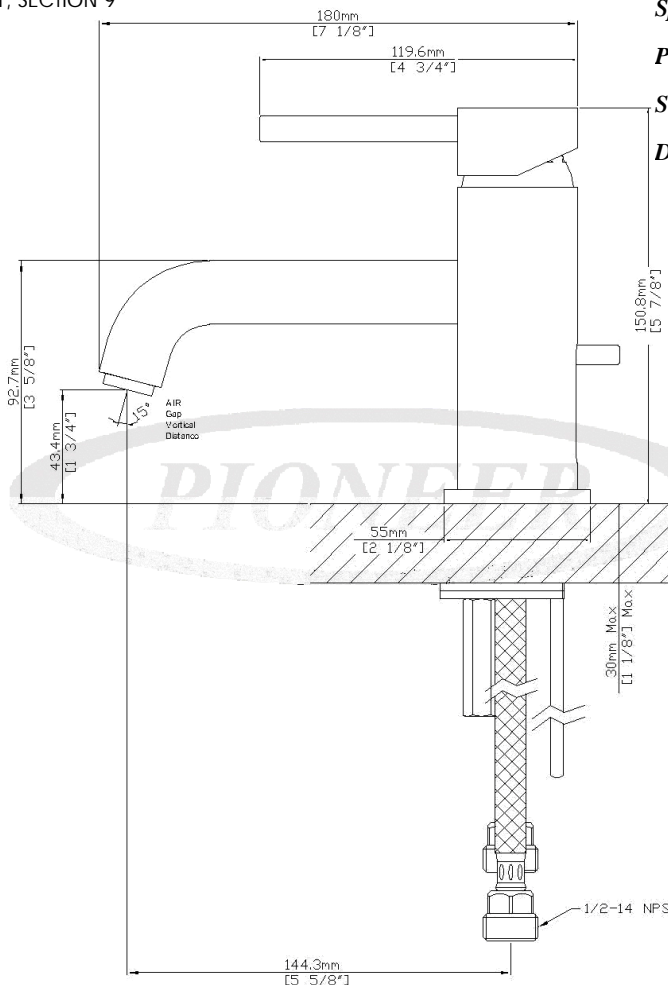

# The Estate Collection...

**MOTEGI** Series #1443600

SPECIFICATION SHEET

**DESCRIPTION**

Single Handle Lavatory Faucet  
 3" Metal Lever Handle  
 5-5/8" Reach, 1-3/4" From Deck to Aerator  
 Ceramic Disc Cartridge with Temperature Limit Stop  
 Stainless Steel Flex Connector Lines  
 1 Hole Installation  
 Escutcheon Included  
 Brass Pop-Up Assembly

**PRODUCT NUMBERS**

#1443600

**FINISHES**

CP Chrome  
 BN PVD Brushed Nickel

# 1443600 SHOWN \* ADA

**FLOW**

Aerator Limited to 2.0 gpm

**STANDARDS**

ASME A112.18.1M  
 ANSI A117.1  
 ANSI / NSF 61, SECTION 9

*Model #:* \_\_\_\_\_

*Specific Features:* \_\_\_\_\_

*Project Name:* \_\_\_\_\_