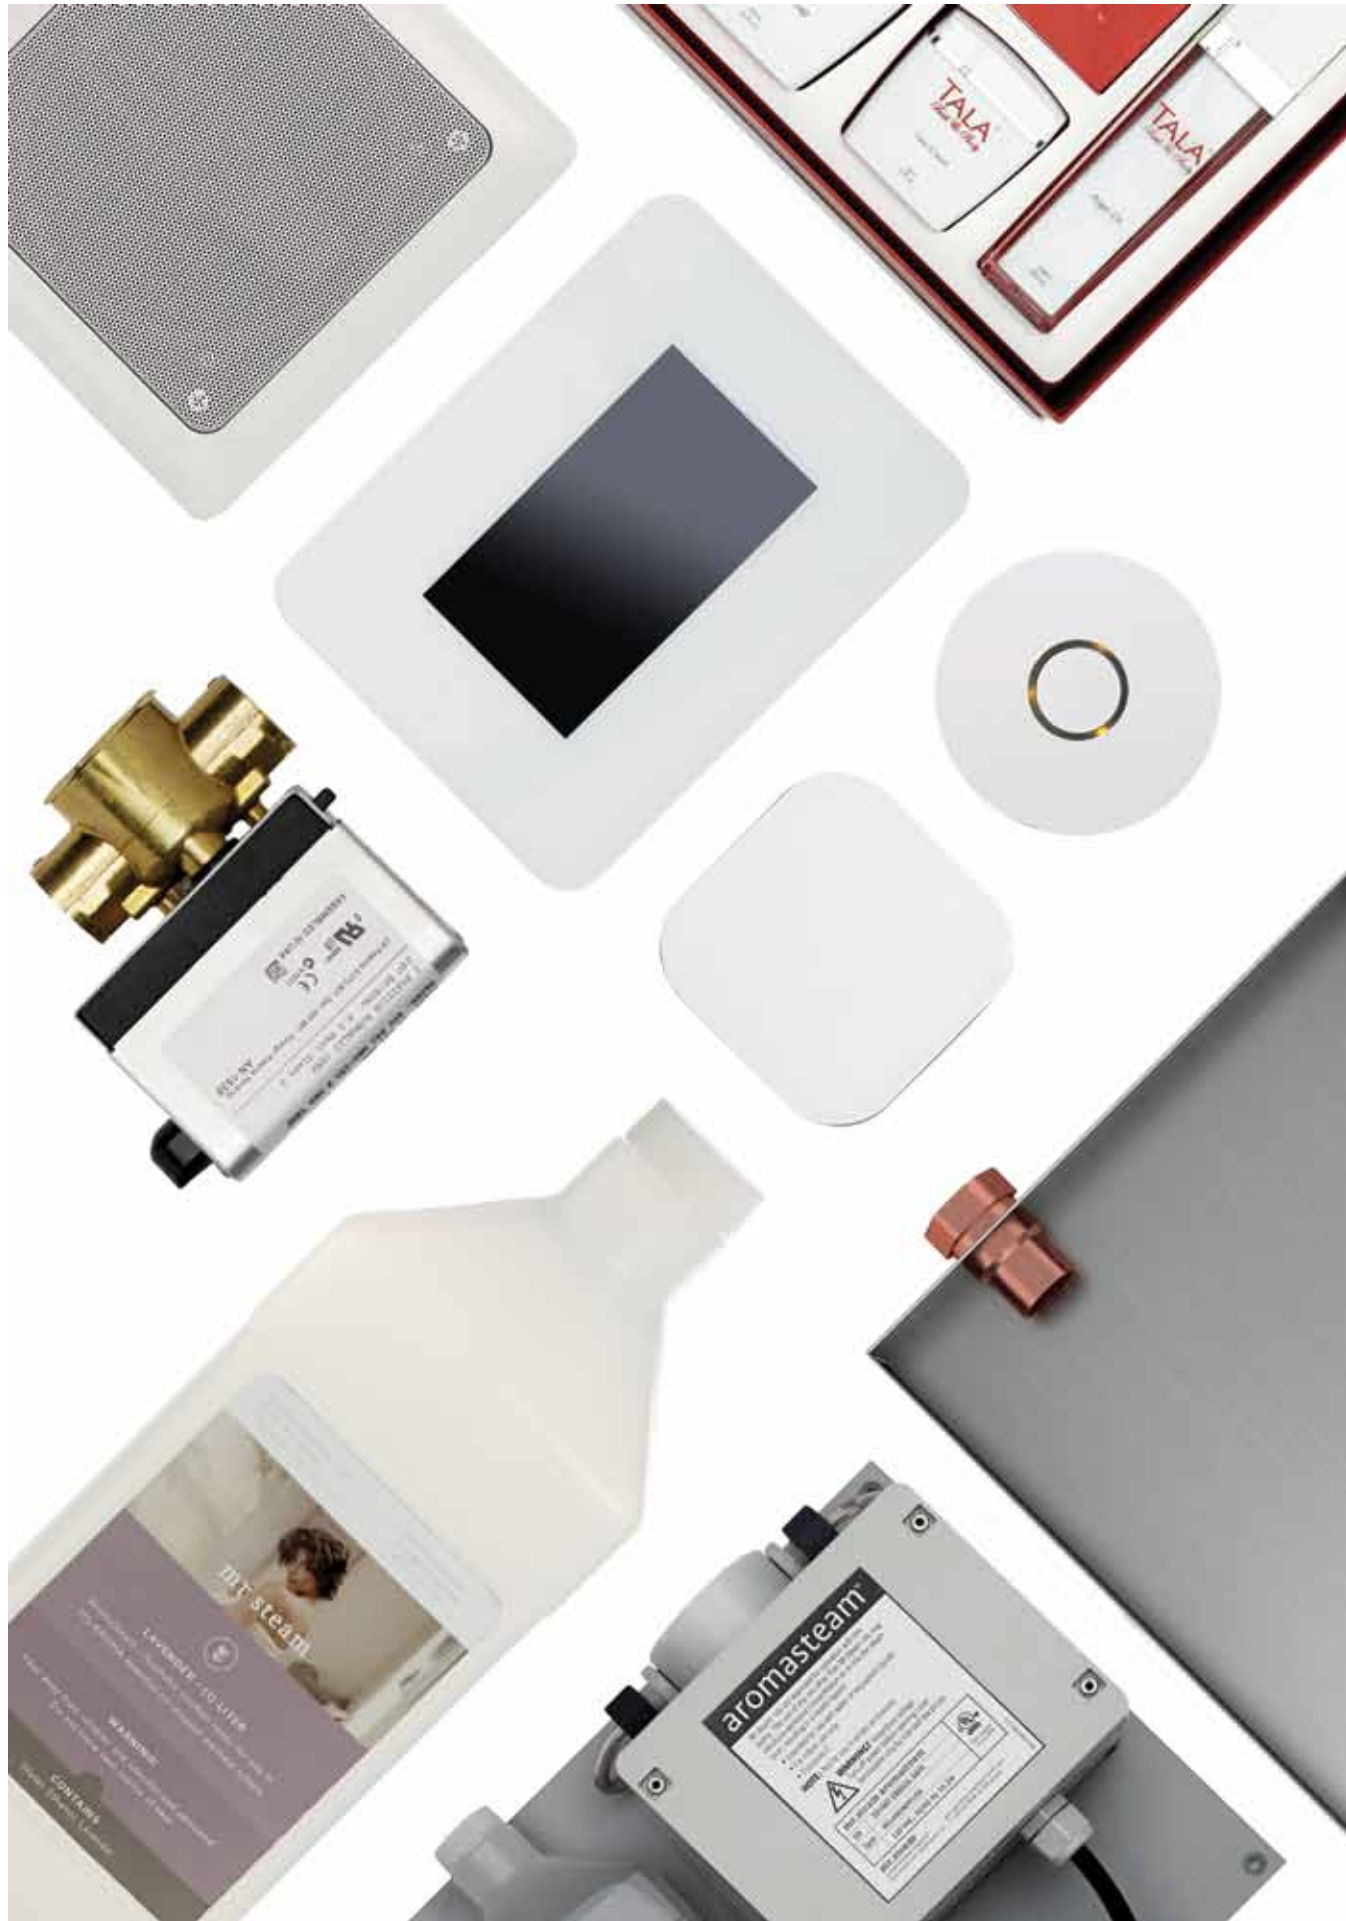

The iDream Package®... All the bliss without the bother

SteamTherapy® is as much a state of mind as an inspired fusion of steam, aroma, light, sound, skin and hair care.

By adding the wellness benefits of aromatherapy and chromatherapy, along with a calming swirl of music and an age-old bath and body care system, the iDream package creates a truly healthful, invigorating and refreshing steam experience.

- Essential oils can help awake and stimulate, or relax and promote better sleep. MrSteam® Aromas are a unique collection of natural fragrances that enrich the steam bathing experience. Included with the iDream package is a liter of Eucalyptus essential oil, a deeply refreshing aroma with cleansing effects which may help open air passageways.
- The MrSteam ChromaSteam® system integrates light with steam, creating chromatherapy environments rich with color, mood and warmth. ChromaSteam suffuses the steam shower with a spectrum of color from airy blue to sensual red.
- Having the ability to listen to music in your steam shower engages the elemental sense of sound. Music has the power to relax, refresh, and reinvigorate us.
- By adding Tala® Bath & Body products, you embrace the age-old Turkish bath Hammam ritual. Your iDream package comes complete with the Tala Bath & Body Gift set, filled with essential oils, clays, scrubs and soaps. Indulge yourself by luxuriating in nurturing self-care.

Dreaming of the perfect steambathing experience? iDream makes those dreams a reality.

iDream Package®

For model MS 90E to MS SUPER 3E

Includes:

- (1) iSteam® Touch Control
- (1) Matching iSteam Steamhead
- (1) iGenie® Remote Control
- (1) AutoFlush®
- (1) Drip Pan
- (1) AromaSteam Oil Delivery System
- (1) ChromaSteam Mood Lighting System
- (1) AudioWizard® 2.0 Sound System
- (1) Pair of Square In-shower Music Therapy® Speakers
- (1) Liter Eucalyptus Oil
- (1) Tala Bath & Body Therapy gift set

IDREAM BLACK $5950
IDREAM WHITE $5950

iDream Package® 2

For model MS SUPER 4E to MS SUPER 6E

Includes:

Same as iDream Package with an additional iSteam Steamhead, AutoFlush, and Drip Pan

IDREAM2 BLACK $6750
IDREAM2 WHITE $6750

Additional oils sold separately. See page 27 for a selection of MrSteam AromaSteam oils.