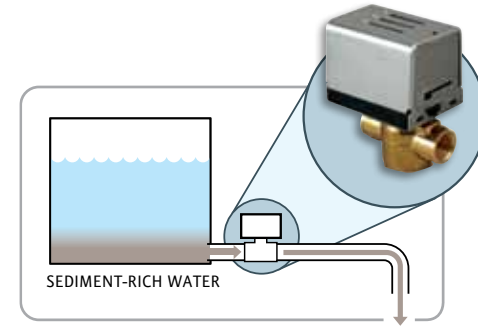

AutoFlush®

Clean Steam .... Every Time®

- Hands-free activation
- Introduces fresh water before each steambath and drains the generator tank following use
- Proven performance, lengthens system life
- Helps eliminate scaling
- Simple plug-and-play connection
- Quiet operation
- cULus listed

MS81500E $450