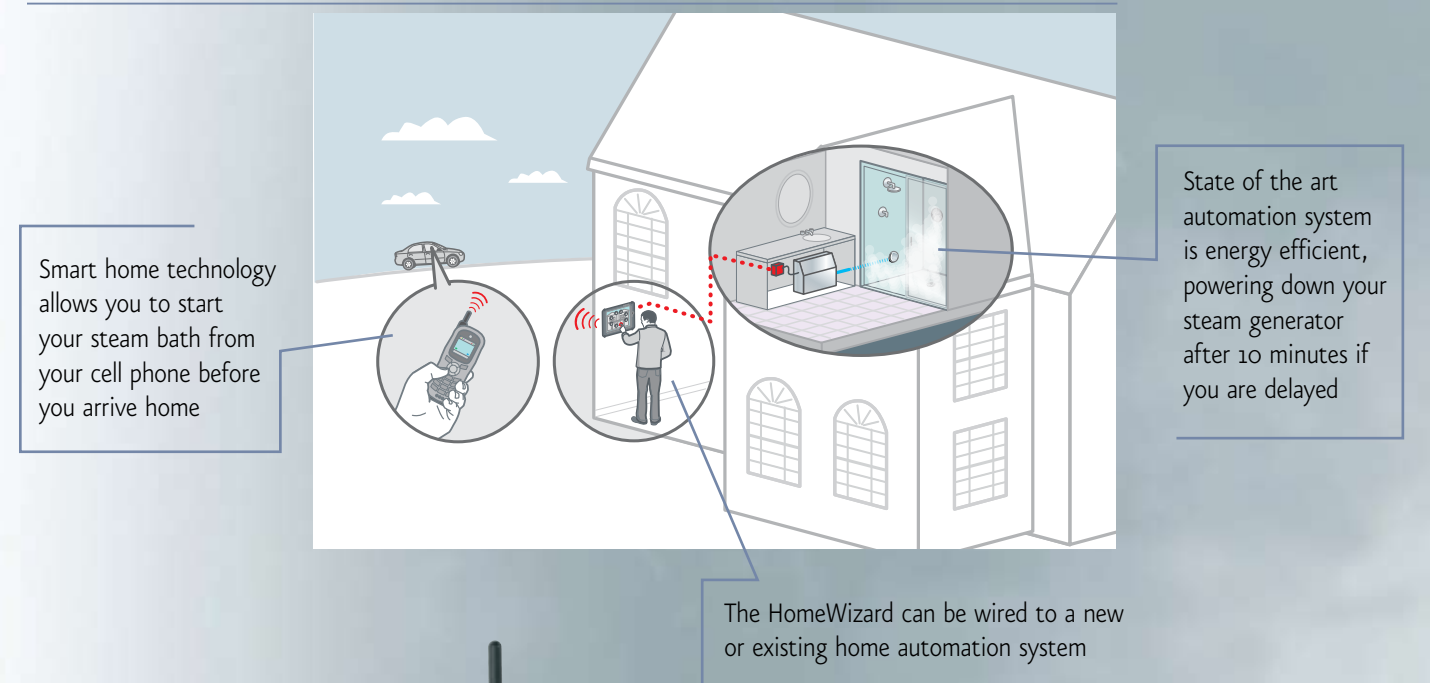

STEALTH SPEAKERS

Invisible audio for an enhanced aesthetic environment. Hear and feel the crystal-clear, full-range sound fill the shower environment

Bring Smart Home Technology to your Steam Bath: Introducing HomeWizard™

The First Home Automation Steam System

Imagine arriving home after a long day to a waiting steam bath. HomeWizard™ merges the intelligence of a Mr.Steam steambath to the advantages and conveniences of virtually any residential home automation system. HomeWizard™ automates the steambath by allowing easy connection to home automation systems including connection from your cell phone, iPad®, computer or your home's automation control pad. It's a simple, invisible connection to the home automation system. Can also be used as a Steam Genie.