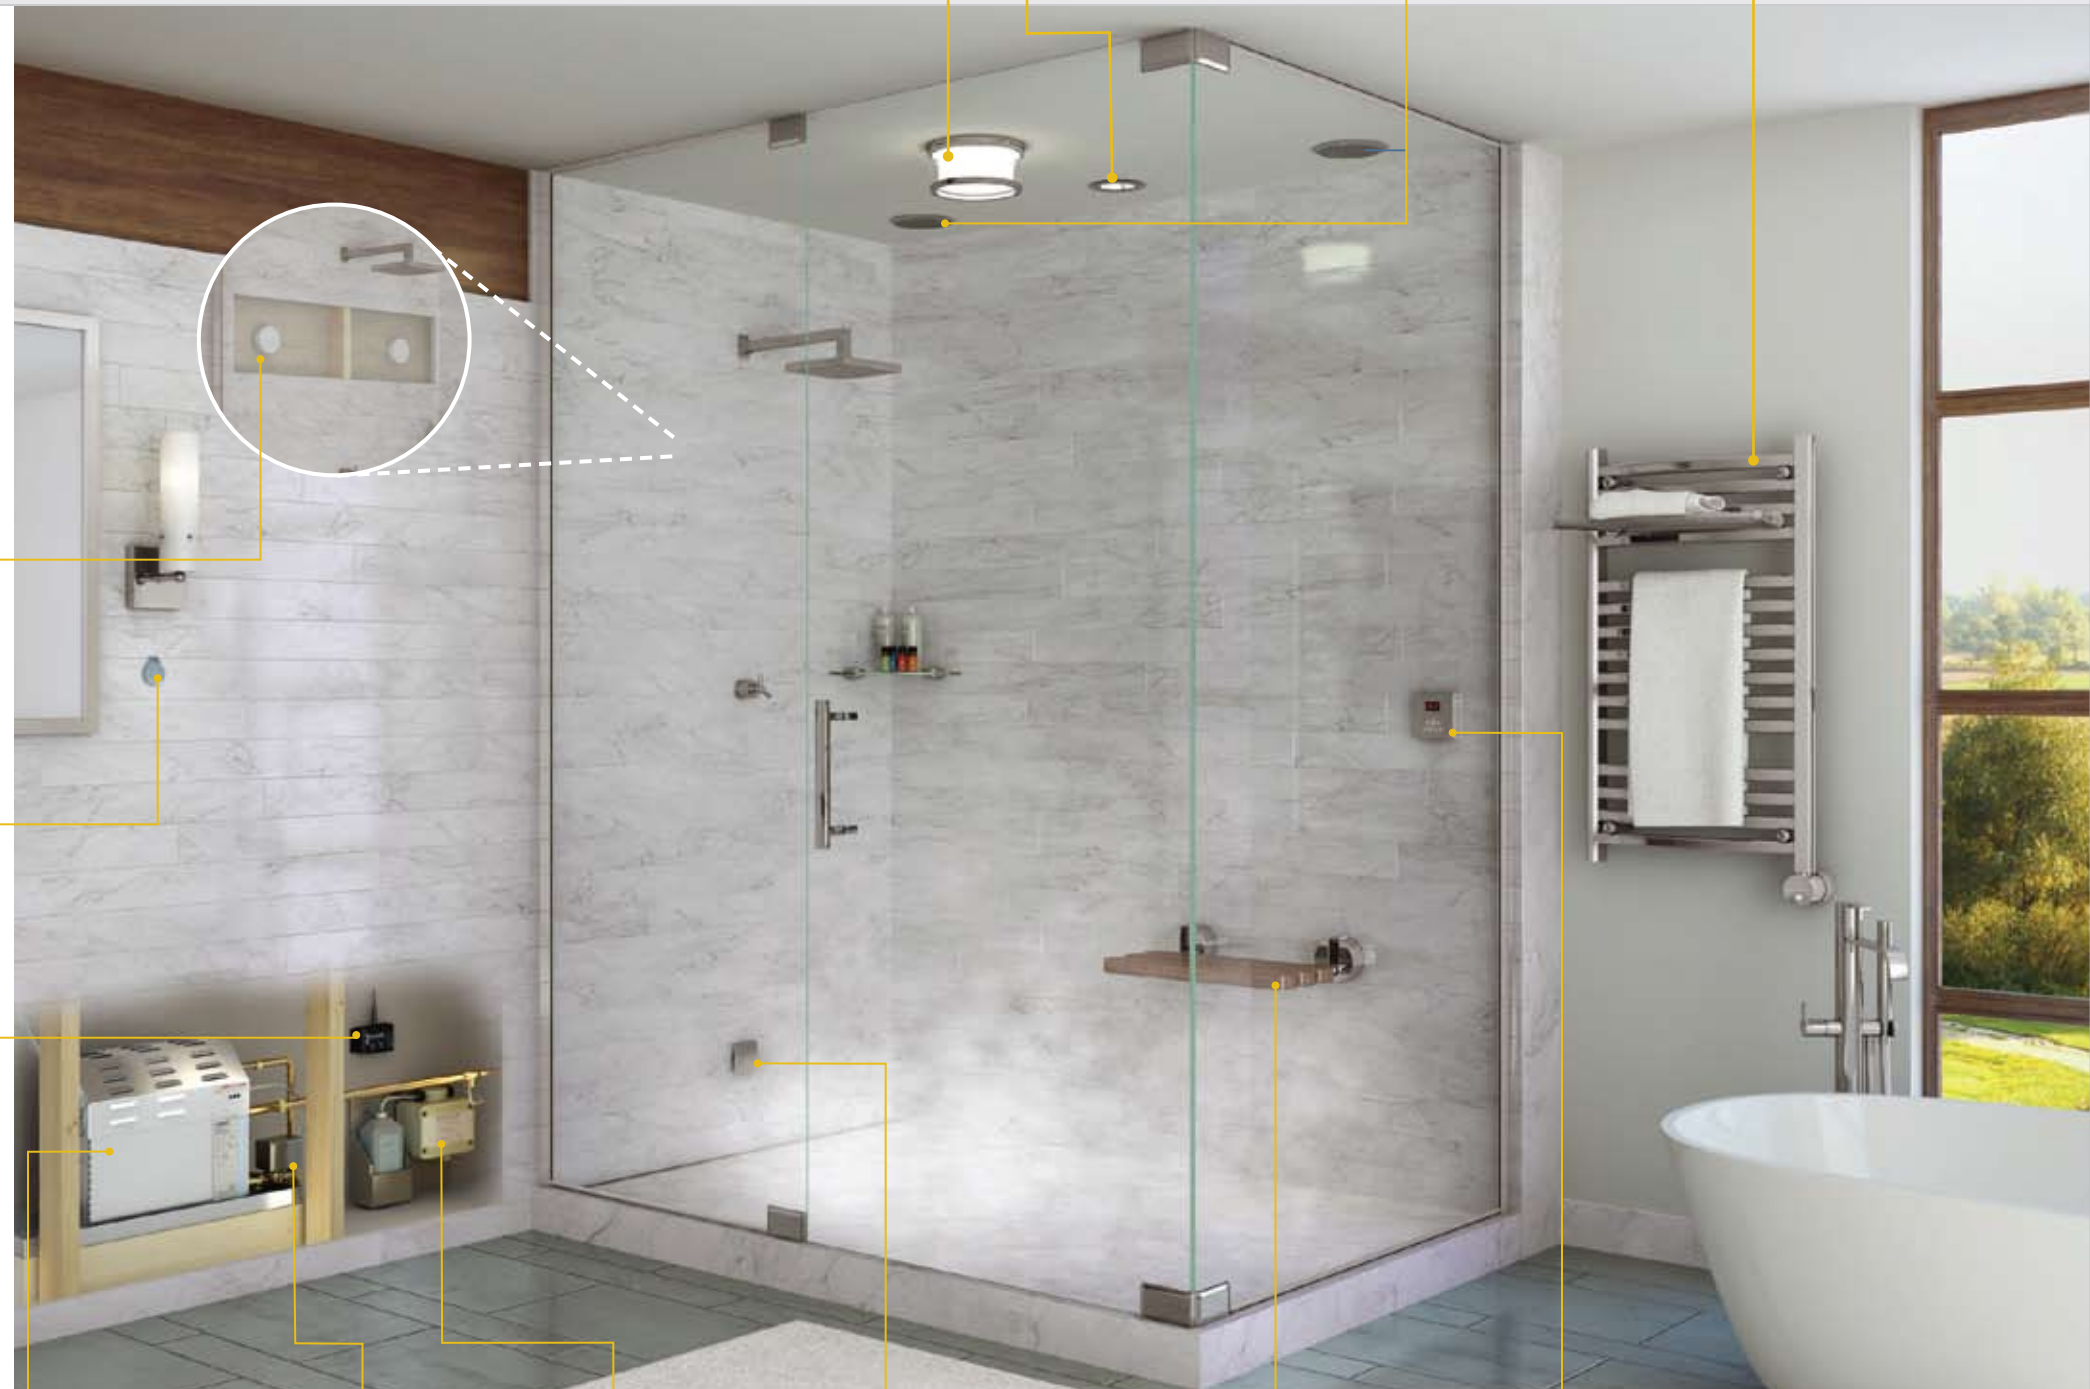

SteamTherapy® for Natural Health and Beauty

We call it SteamTherapy® because the potential benefits of steam bathing are endless, including:

- Soothes tired muscles
- Hydrates skin
- Enhances and improves breathing
- Promotes restful sleep and tranquility

A Mr.Steam system is an investment to enjoy — stress free — for years to come.

We can make that promise because our high quality steambaths feature intelligent designs that ensure a lifetime of performance.

Mr.Steam @ Your Fingertips

Start working smarter—and leave your pencil at home— with Mr. Steam's new mobile sizing app now available for the iPad®, iPod® and most smart phones. Visit mrsteam.com to access our new iSizing tool or go directly to: <http://isizing.mrsteam.com>

MR.STEAM LIGHT

Surface mount architectural light in brushed chrome or oil-rubbed bronze finish
Fluorescent Compact Bulb
cULus wet-location listed
Energy-Star rated

CHROMASTEAM™ SYSTEM

Multiple LED cluster
Long life, low energy use
For use in practically any shower

MUSIC THERAPY™ IN-SHOWER SPEAKERS

Full vibrant sound
Suitable for most sources of audio input
For use in practically any shower

TOWEL WARMERS

The ultimate indulgence after a steam bath
Many styles to choose from at affordable prices

STEALTH SPEAKERS

Tactile transducers provide audio without visible speakers
For use in practically any shower

STEAM GENIE™

Activates the steam generator and pre-heats the steam shower remotely from virtually anywhere in the home

HOME WIZARD™

Automates the steambath through easy connection to your home automation system

STEAM GENERATOR

100% Recyclable Stainless Steel, Inside and Out
Quiet, Efficient, Reliable

AUTOFLUSH®

Automatically and electronically drains the system, providing "Clean Steam... Every Time"
Improves Performance & Increases Life of the System
Quiet Operation
No Overfilling or harsh, noisy draining through the steamhead

EXCLUSIVE AROMASTEAM™ SYSTEM

Aromatherapy on demand
Automatically infuses aroma oil into the steam environment

AROMASTEAM™ STEAMHEAD

Award-winning design
Cooler to the touch
Quieter operation
Infuses steam & aroma oils evenly

WALL-MOUNTED SEAT

Beautifully finished Teak wood
Folds up for storage

eTEMPO/Plus® CONTROLS

Enhanced controls featuring programmable settings with aroma & chroma functions
Standard in solid brass, round & square designs