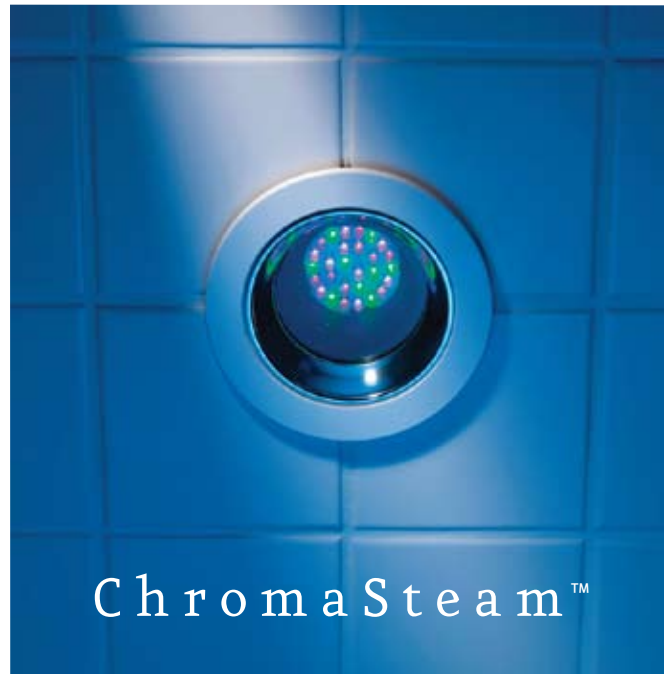

Mr.Steam has revitalized the healing powers of color and light in the ChomaSteam™

ChromaSteam™

ChromaSteam is for mood lighting only and is not a substitute for general illumination.

MUSIC THERAPY®

Healing with Music