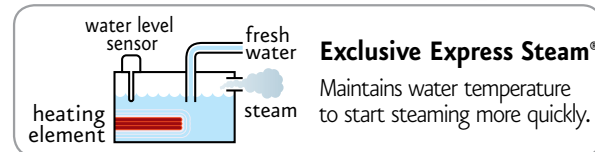

Mr.Steam® Residential Steambaths

- 100% Recyclable, environmentally sustainable stainless steel... inside & out
- Compact design for cabinet, closet, basement or heated attic
- Industrial heating element, field serviceable
- Precision connectors for plug-and-play
- Unique microprocessor-controlled water monitoring and delivery system, UL approved design
- Self-diagnostic electronic controls and generator
- All models are UL/cUL listed and CE approved
- Unique electronic shut-off safety feature
- Backed by one of the industry's best Limited Lifetime Warranties
- Available with drain pan