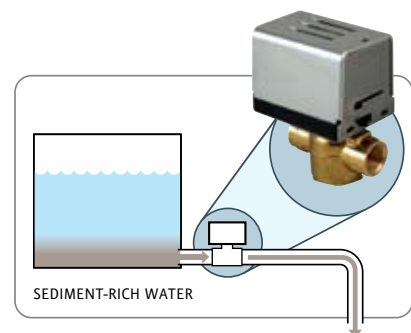

Mr.Steam® Controls, Steamheads & AutoFlush

eTempo/Plus® Control

FEATURES FOR THE ETEMPO/PLUS INCLUDE:

- Solid 100% brass decorative cover with choice of square or round styles in designer finishes
- ChromaSteam™ & AromaSteam™ activation at your fingertips, with LED indication
- Standard with real time clock display
- Includes AromaSteam steamhead in matching finish
- Digital display with adjustable time and temperature settings as well as two personalized steam session memory settings for a customized user experience
- State-of-the-Art microprocessor for consistent temperature mapping
- Ergonomic, easy-to-read soft-touch keypad with On/Off modes
- Low voltage operation
- Suitable for all Mr.Steam E Series models

Designed to deliver steam and aromatic oils into the steam room quietly and consistently.

AromaSteam™ Steamhead

- Standard with every eTempo/Plus and eTempo control
- Keeps surface cooler to the touch
- Add Mr.Steam Aroma oils for an unparalleled aromatherapy experience
- Available in designer finishes to match controls

Steam Genie™ Control

Start up your steam room from virtually anywhere within the home

- Easy to install—plug-and-play
- Functions from up to 100 feet away
- Pre-heats the steam shower
- Genie actuator is waterproof
- Only works with eTempo and eTempo/Plus controls

AutoFlush®

- Automatically and electronically drains the system providing "Clean Steam... Every Time" and introduces fresh water
- Improves performance and lengthens system life
- Simple plug-and-play connection, quiet drain system
- No overflow or harsh, noisy draining through the steamhead

Designer Finish Options