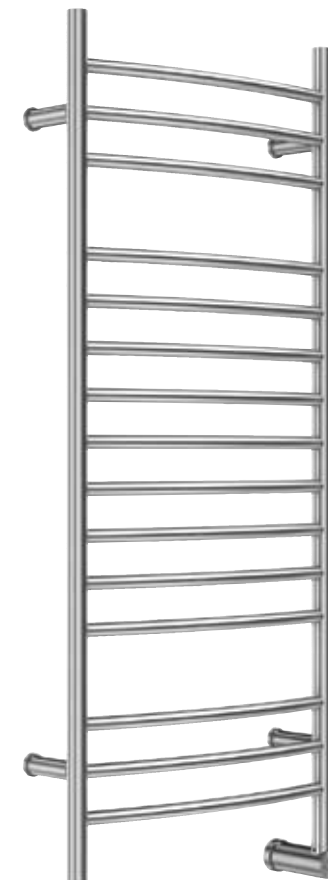

Standard with built in
Aromatherapy oil well

F328
34.5" h x 20" w x 11.75" d
Standard with Cord

There is nothing that compares to the feeling of wrapping yourself in a freshly warmed towel!

W348
49.25" h x 20" w x 4.75" d