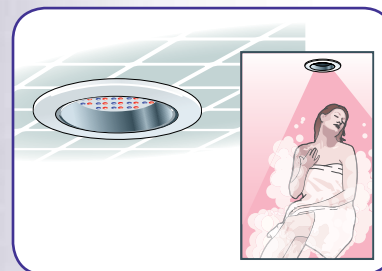

CHROMA THERAPY
LED lighting suffuses steam with an array of hues, from airy blue to sensual red