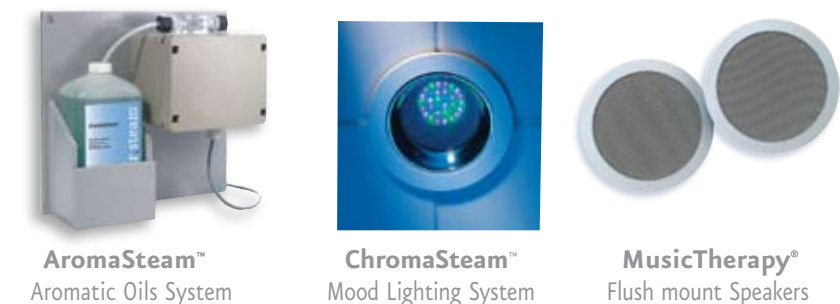

The Butler Package™

The Mr.Steam Butler Package combines the best Mr.Steam controls and accessories in one convenient and economical package. All Butler Packages are available in designer finishes, with a choice of square or round controls and steamheads.

Mr.Steam offers Butler Package 1 for models MS90E - MS Super 3E and Butler Package 2 for models MS Super 4E -MS Super 6E

The Spa Package™

Combining Mr.Steam's most innovative sensory products, the Spa Package creates a spa-worthy experience that engages all of the senses in the privacy of your own home. Each Mr.Steam Spa Package is complete with AromaSteam, ChromaSteam, and MusicTherapy speakers or Stealth speakers (*not shown*).

AromaSteam™ Oil is not included in Spa Package and must be selected separately.

Mr.Steam® Controls, Steamheads & AutoFlush

eTempo/Plus® Control

FEATURES FOR THE ETEMPO/PLUS INCLUDE:

- Solid 100% brass decorative cover with choice of square or round styles in designer finishes
- ChromaSteam™ & AromaSteam™ activation at your fingertips, with LED indication
- Standard with real time clock display
- Includes AromaSteam steamhead in matching finish
- Digital display with adjustable time and temperature settings as well as two personalized steam session memory settings for a customized user experience
- State-of-the-Art microprocessor for consistent temperature mapping
- Ergonomic, easy-to-read soft-touch keypad with On/Off modes
- Low voltage operation
- Suitable for all Mr.Steam E Series models