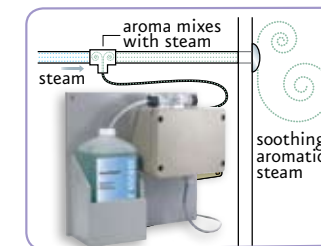

- Complete with two 5 1/2" diameter, flush-mount, two-way marine grade speakers designed for use inside the shower enclosure

- Suitable for most sources of audio input

AromaSteam™

- Electronic oil delivery system evenly infuses scent into steam
- Complete with hoses, fittings and oil atomizer
- Can be controlled directly from an eTEMPO/Plus® keypad
- AromaSteam System oils available in one-liter bottles.