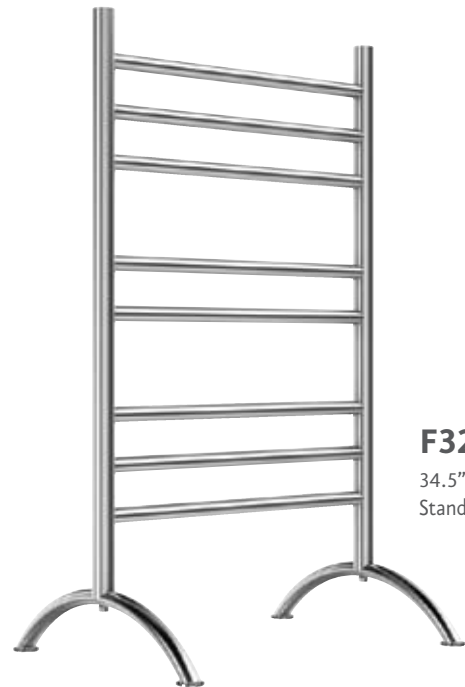

Standard with built in
Aromatherapy oil well

F328
34.5" h x 20" w x 11.75" d
Standard with Cord

There is nothing that compares to the feeling of wrapping yourself in a freshly warmed towel!

W348
49.25" h x 20" w x 4.75" d