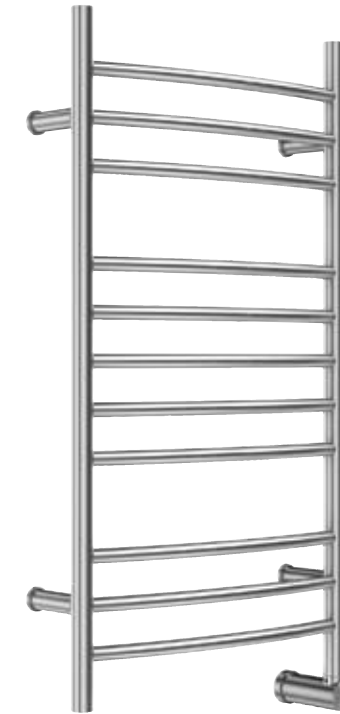

Standard with built in
Aromatherapy oil well

F328
34.5" h x 20" w x 11.75" d
Standard with Cord

There is nothing that compares to the feeling of wrapping yourself in a freshly warmed towel!

W348
49.25" h x 20" w x 4.75" d

W336
39" h x 20" w x 4.75" d

W328
31.5" h x 20" w x 4.75" d

Wall mounted towel warmers now available with or without power cord

200 Series Towel Warmersa Simple Indulgence

- Quality, design and performance you've come to expect from a Mr.Steam product
- Prices that fit even the tightest budget
- Sleek curved lines maximize surface heating area
- Energy-efficient temperature control
- Simple elegance complements any bathroom
- All welded steel construction
- cULus Listed