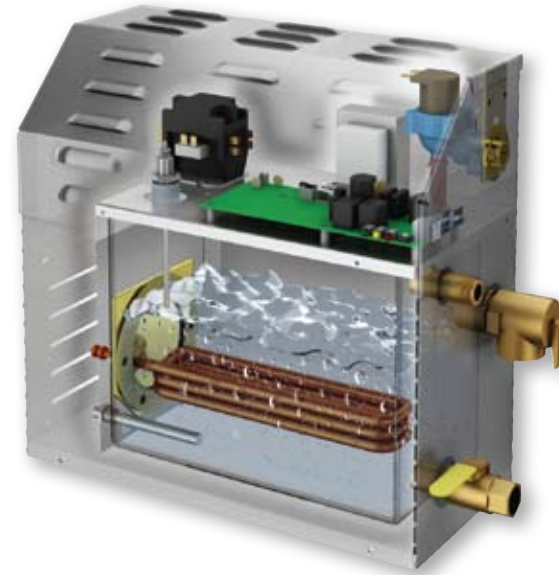

The First Home Automation Steam System

Imagine arriving home after a long day to a waiting steam bath. HomeWizard™ merges the intelligence of a Mr.Steam steambath to the advantages and conveniences of virtually any residential home automation system. HomeWizard™ automates the steambath by allowing easy connection to home automation systems including connection from your cell phone, iPad®, computer or your home's automation control pad. It's a simple, invisible connection to the home automation system. Can also be used as a Steam Genie.

- Comes complete with interface module and Steam Genie fob
- Works with any E series generator

Mr.Steam® Residential Steambaths

- 100% Recyclable, environmentally sustainable stainless steel... inside & out
- Compact design for cabinet, closet, basement or heated attic
- Industrial heating element, field serviceable
- Precision connectors for plug-and-play
- Unique microprocessor-controlled water monitoring and delivery system, UL approved design
- Self-diagnostic electronic controls and generator
- All models are UL/cUL listed and CE approved
- Unique electronic shut-off safety feature
- Backed by one of the industry's best Limited Lifetime Warranties
- Available with drain pan