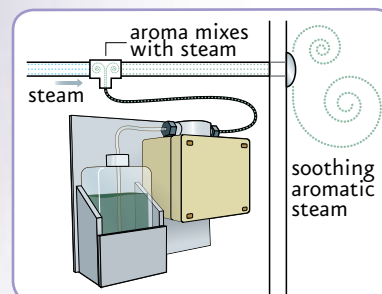

AROMA THERAPY
Mankind's first medicine. With AromaSteam, enjoy your choice of therapeutic essences