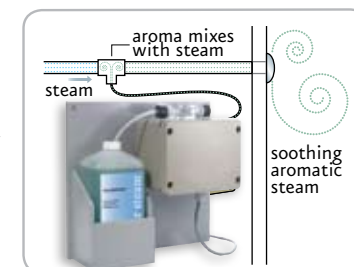

Mr.Steam offers two ways to introduce aroma therapy into the steam shower.

- Manually place 3-5 drops of Mr.Steam's essential oil onto the oil well of the steam head

AROMASTEAM STEAM HEAD

- Activate the Aromasteam Oil Delivery system using the eTempo/Plus® control. Fully automatic, the system evenly infuses aromatic scents into the steam room providing a superior aromatherapy experience.