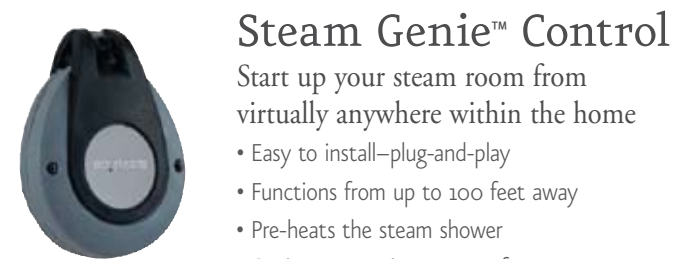

Mr.Steam offers Butler Package 1 for models MS90E - MS Super 3E and Butler Package 2 for models MS Super 4E -MS Super 6E

The Spa Package™

Combining Mr.Steam's most innovative sensory products, the Spa Package creates a spa-worthy experience that engages all of the senses in the privacy of your own home. Each Mr.Steam Spa Package is complete with AromaSteam, ChromaSteam, and MusicTherapy speakers or Stealth speakers (*not shown*).

AromaSteam™ Oil is not included in Spa Package and must be selected separately.

Mr.Steam® Controls, Steamheads & AutoFlush

eTempo/Plus® Control

FEATURES FOR THE ETEMPO/PLUS INCLUDE:

- Solid 100% brass decorative cover with choice of square or round styles in designer finishes
- ChromaSteam™ & AromaSteam™ activation at your fingertips, with LED indication
- Standard with real time clock display
- Includes AromaSteam steamhead in matching finish
- Digital display with adjustable time and temperature settings as well as two personalized steam session memory settings for a customized user experience
- State-of-the-Art microprocessor for consistent temperature mapping
- Ergonomic, easy-to-read soft-touch keypad with On/Off modes
- Low voltage operation
- Suitable for all Mr.Steam E Series models

Designed to deliver steam and aromatic oils into the steam room quietly and consistently.

AromaSteam™ Steamhead

- Standard with every eTempo/Plus and eTempo control
- Keeps surface cooler to the touch
- Add Mr.Steam Aroma oils for an unparalleled aromatherapy experience
- Available in designer finishes to match controls