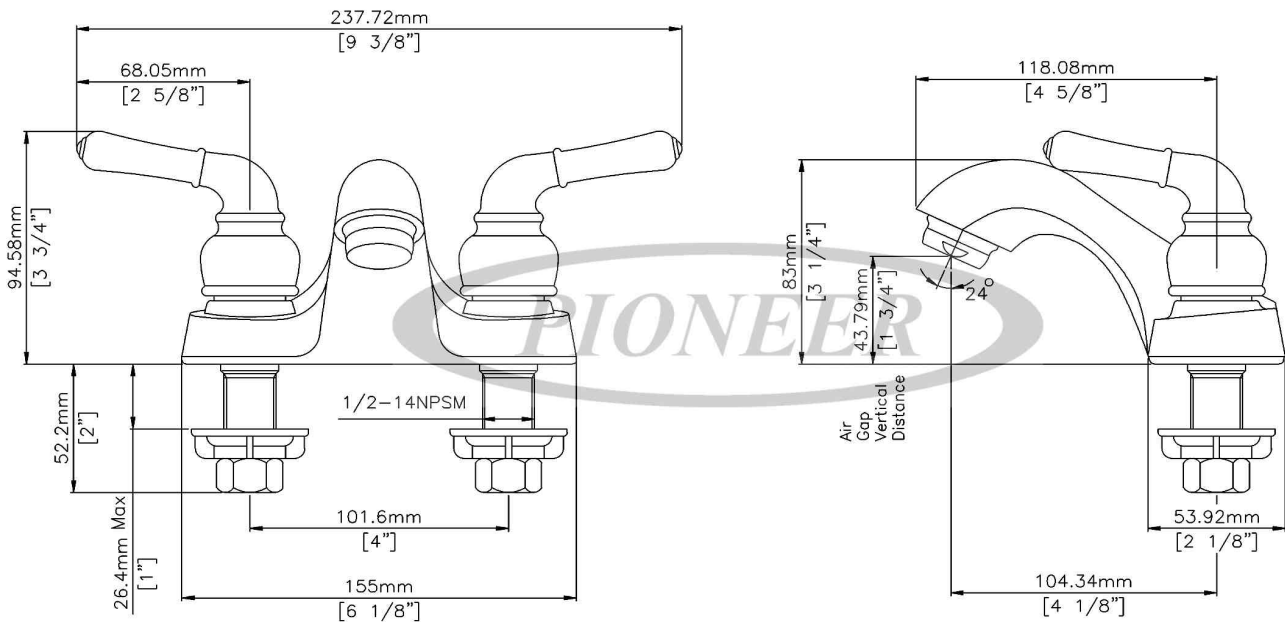

# 447400BP SHOWN \* ADA

**Model #:** \_\_\_\_\_

**Specific Features:** \_\_\_\_\_

**Project Name:** \_\_\_\_\_

**Submitted For:** \_\_\_\_\_

**Date:** \_\_\_\_\_

DMSP447400/REV. 01 2004